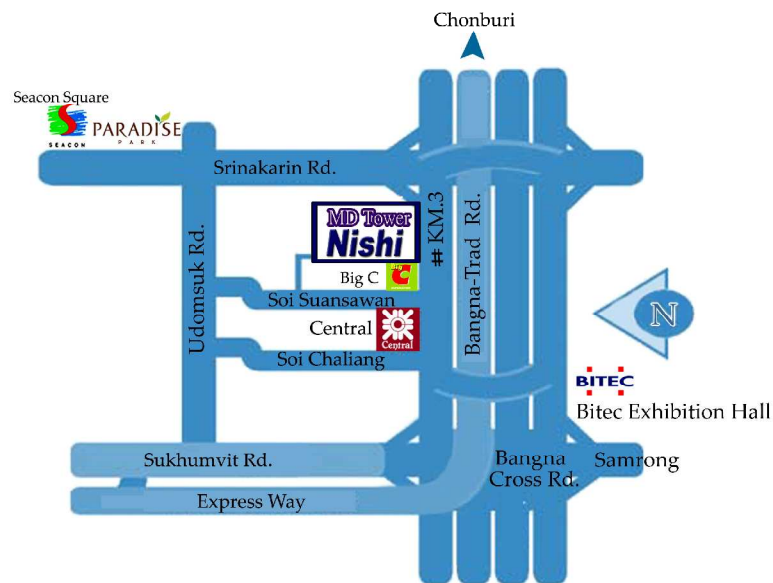

Company profile

Company name	NISHI SHOJI(THAILAND)CO.,LTD.	
Establishment	April 1, 2006 BOI acquisition company	
Address	No,1 MD Tower,15th Floor Room C1, Soi Bangna-Trad 25 , Bangna-Trad Rd., Km.3, Kwaeng Bangna,Khet Bangna,Bangkok 10260	
Tel · Fax	+66-(0)2-769-5718-9	+66-(0)2-769-5861

An entrance image

Map

Associated company [NISHI SHOJI CO.,LTD.\(Japan\)](#)